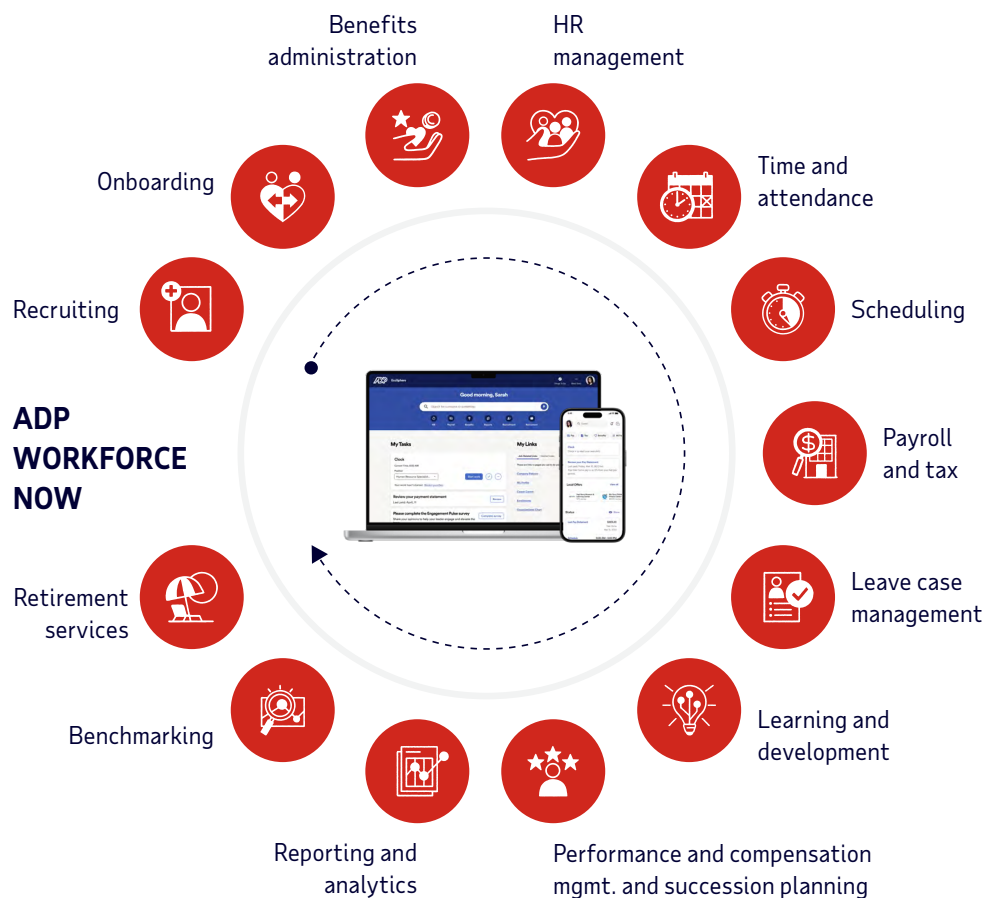

ADP Workforce Now®

ONE WORKFORCE SOLUTION, ALL THE WORKFORCE THINGS.

ADP Workforce Now is an AI-powered solution built for everything your workforce needs now and wants next.

Discover the ONE workforce place that 90,000 other companies like yours have joined for:

- Seamless scalability and powerful integrations
- Powerful AI that delivers an easier way to access information
- Access to the largest user community of HR leaders like you

To learn more, visit 3value.com/solutions/adp